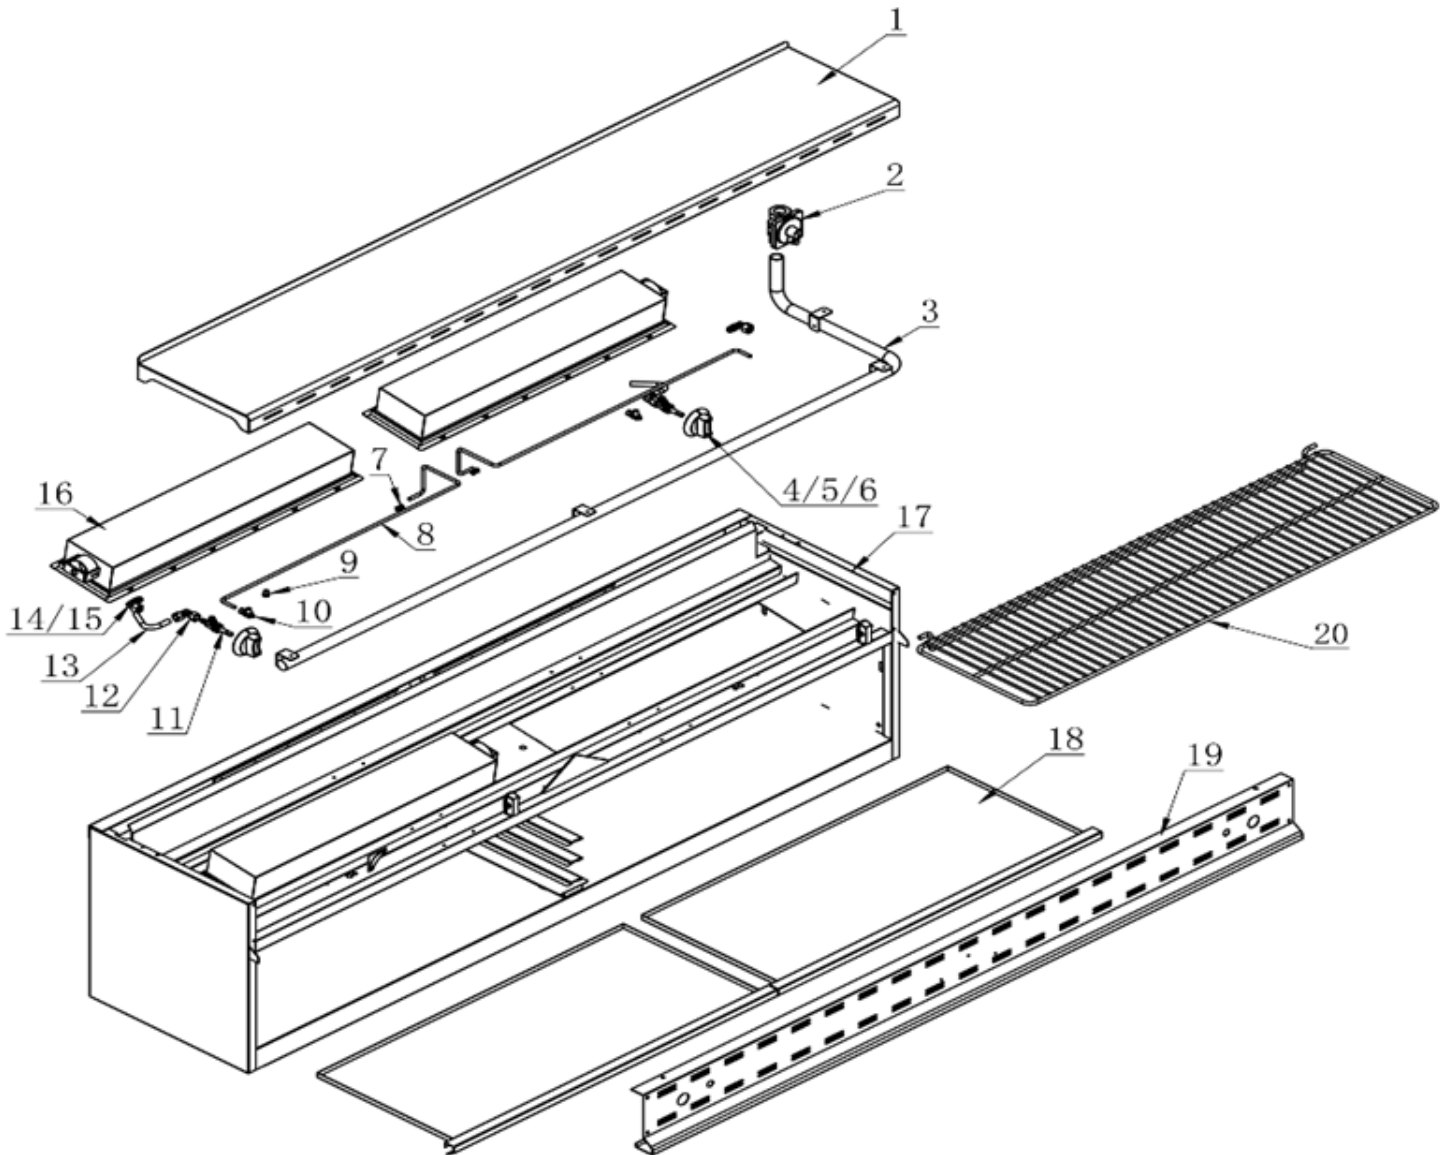

Parts Breakdown

Model FW-CN-0024 46030

Parts Breakdown

Model FW-CN-0024 46030

Item No.	Description	Position	Item No.	Description	Position	Item No.	Description	Position
AC312	Top Cover for 46030	1	AM624	Tapping Screw for 46030	9	AM625	Nozzle for 46030	15
AM622	Pressure Regulator for 46030	2	AC318	Pilot Valve for 46030	10	AM977	Burner A (20,000 BTU) for 46030	16
AC314	Gas Venturi Pipe for 46030	3	AK285	A18 Gas Control Valve for 46030	11	AC326	Oil Collector for 46030	18
66204	Knob Assy for 46030	4 - 6	AC320	Adaptor for 46030	12	AC327	Front Panel for 46030	19
66208	Pilot for 46030	7	AC321	Flexi Pipe for 46030	13	AC328	Wiring Grid for 46030	20
AC316	Pilot Pipe for 46030	8	AC322	Nozzle Connector for 46030	14			